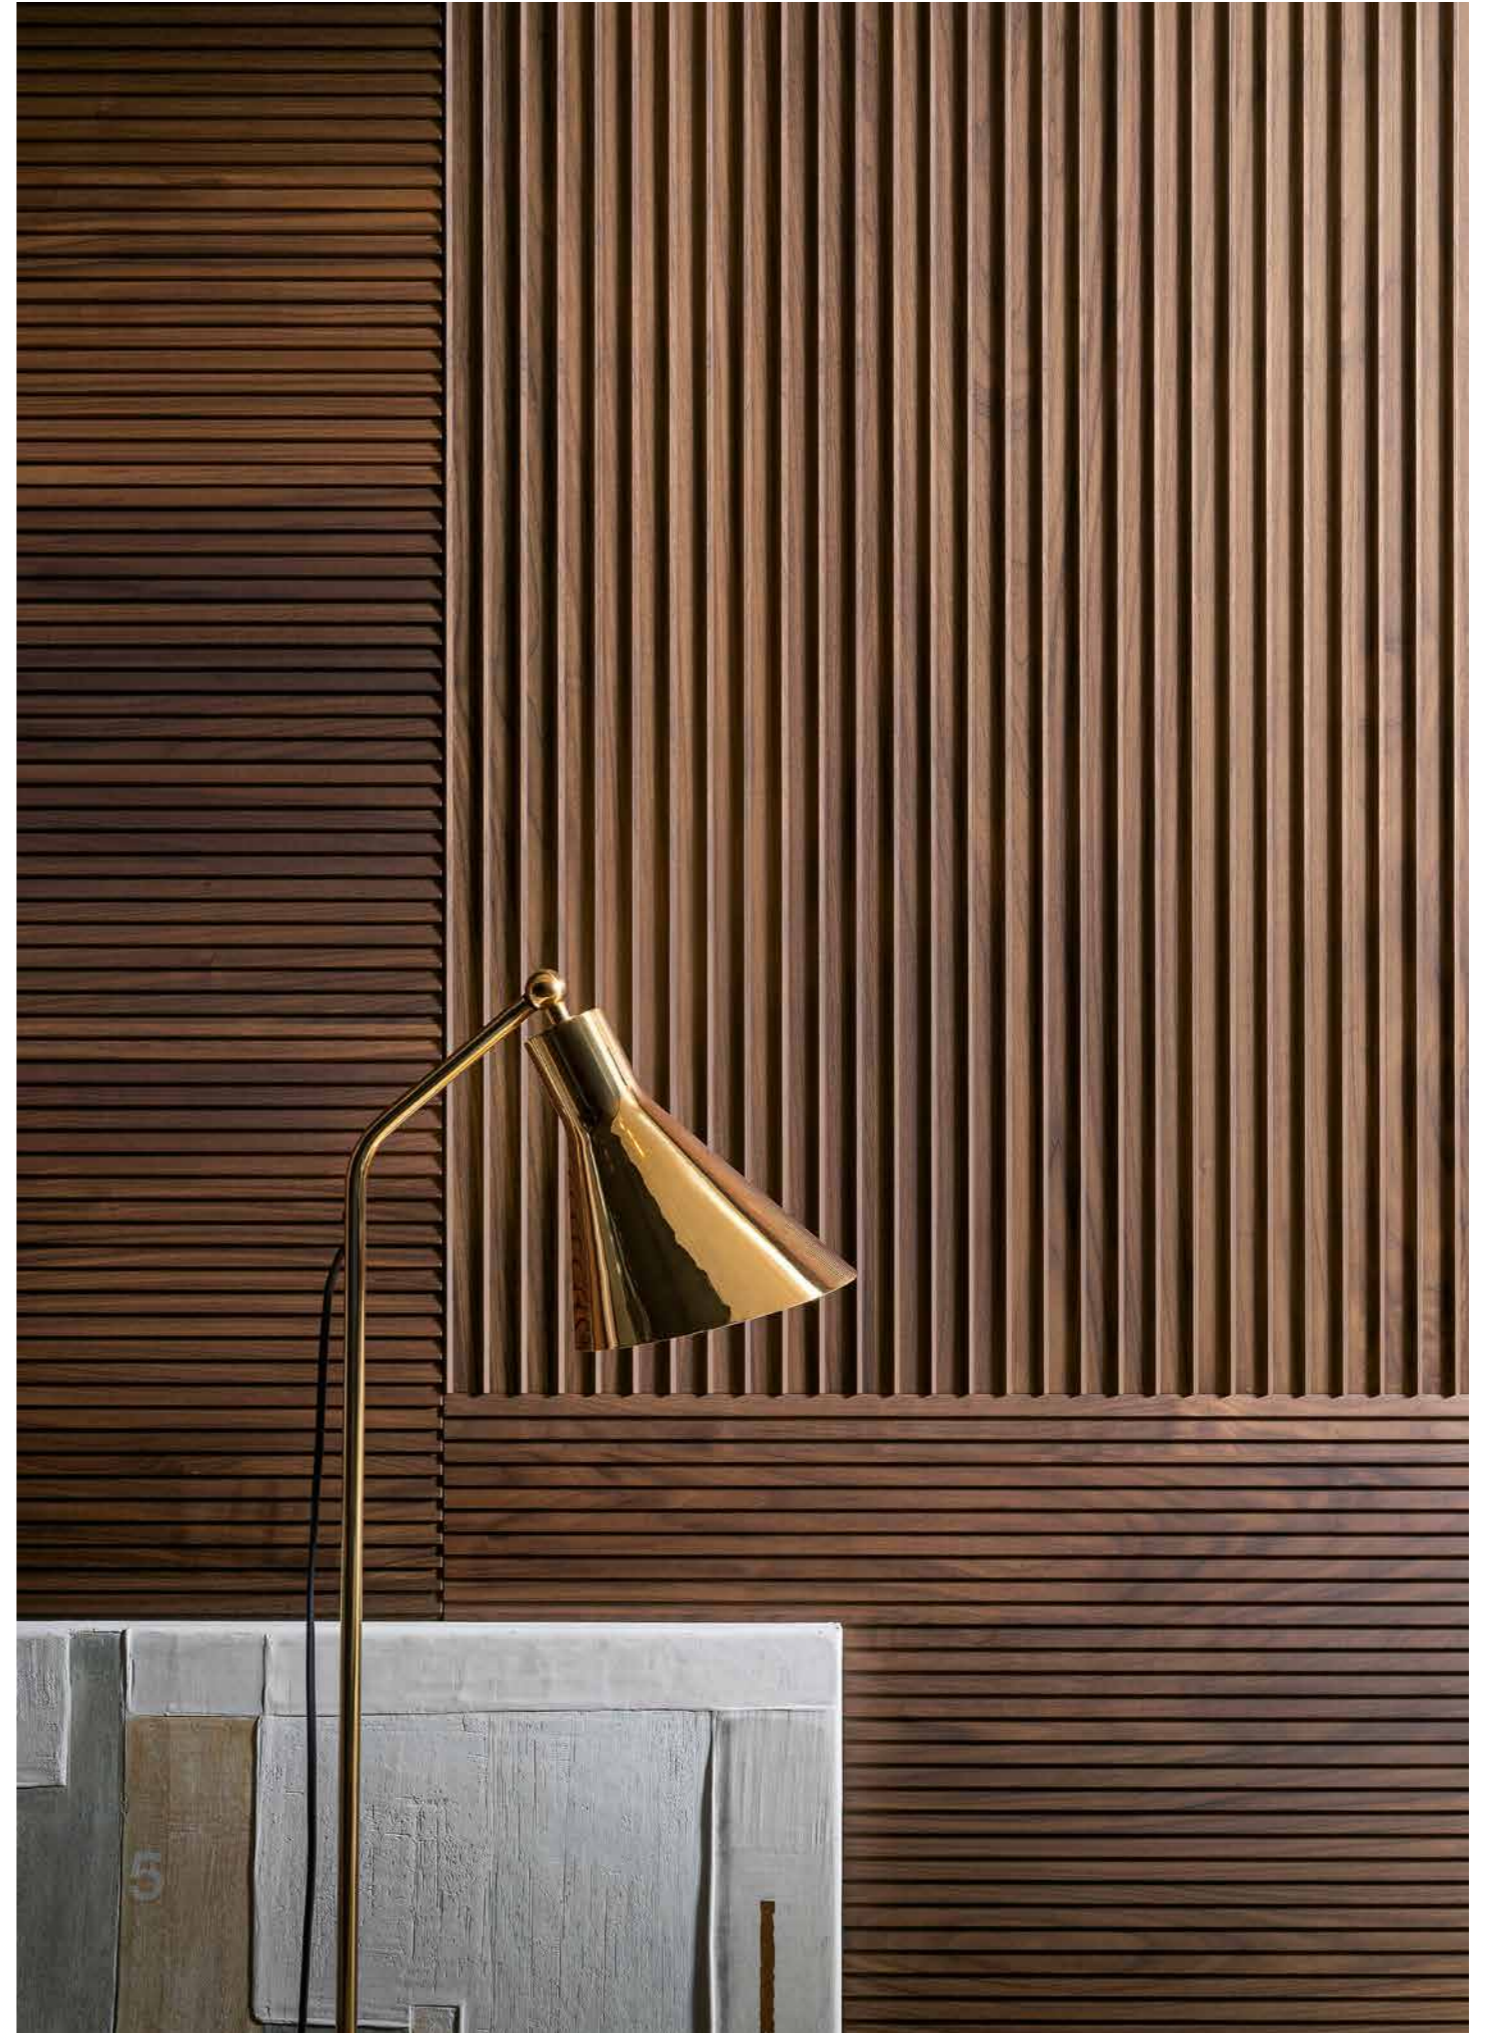

Wall&Door

Wall&Door è un sistema che assembla pannelli modulari, ante, porte e contenitori, pensato come soluzione per razionalizzare, definire e rendere più omogenee le superfici di uno stesso ambiente.

Wall&Door is a system made up of modular panels, doors and containers, designed as a solution to rationalize and define the surfaces of a specific environment and render them more homogeneous.