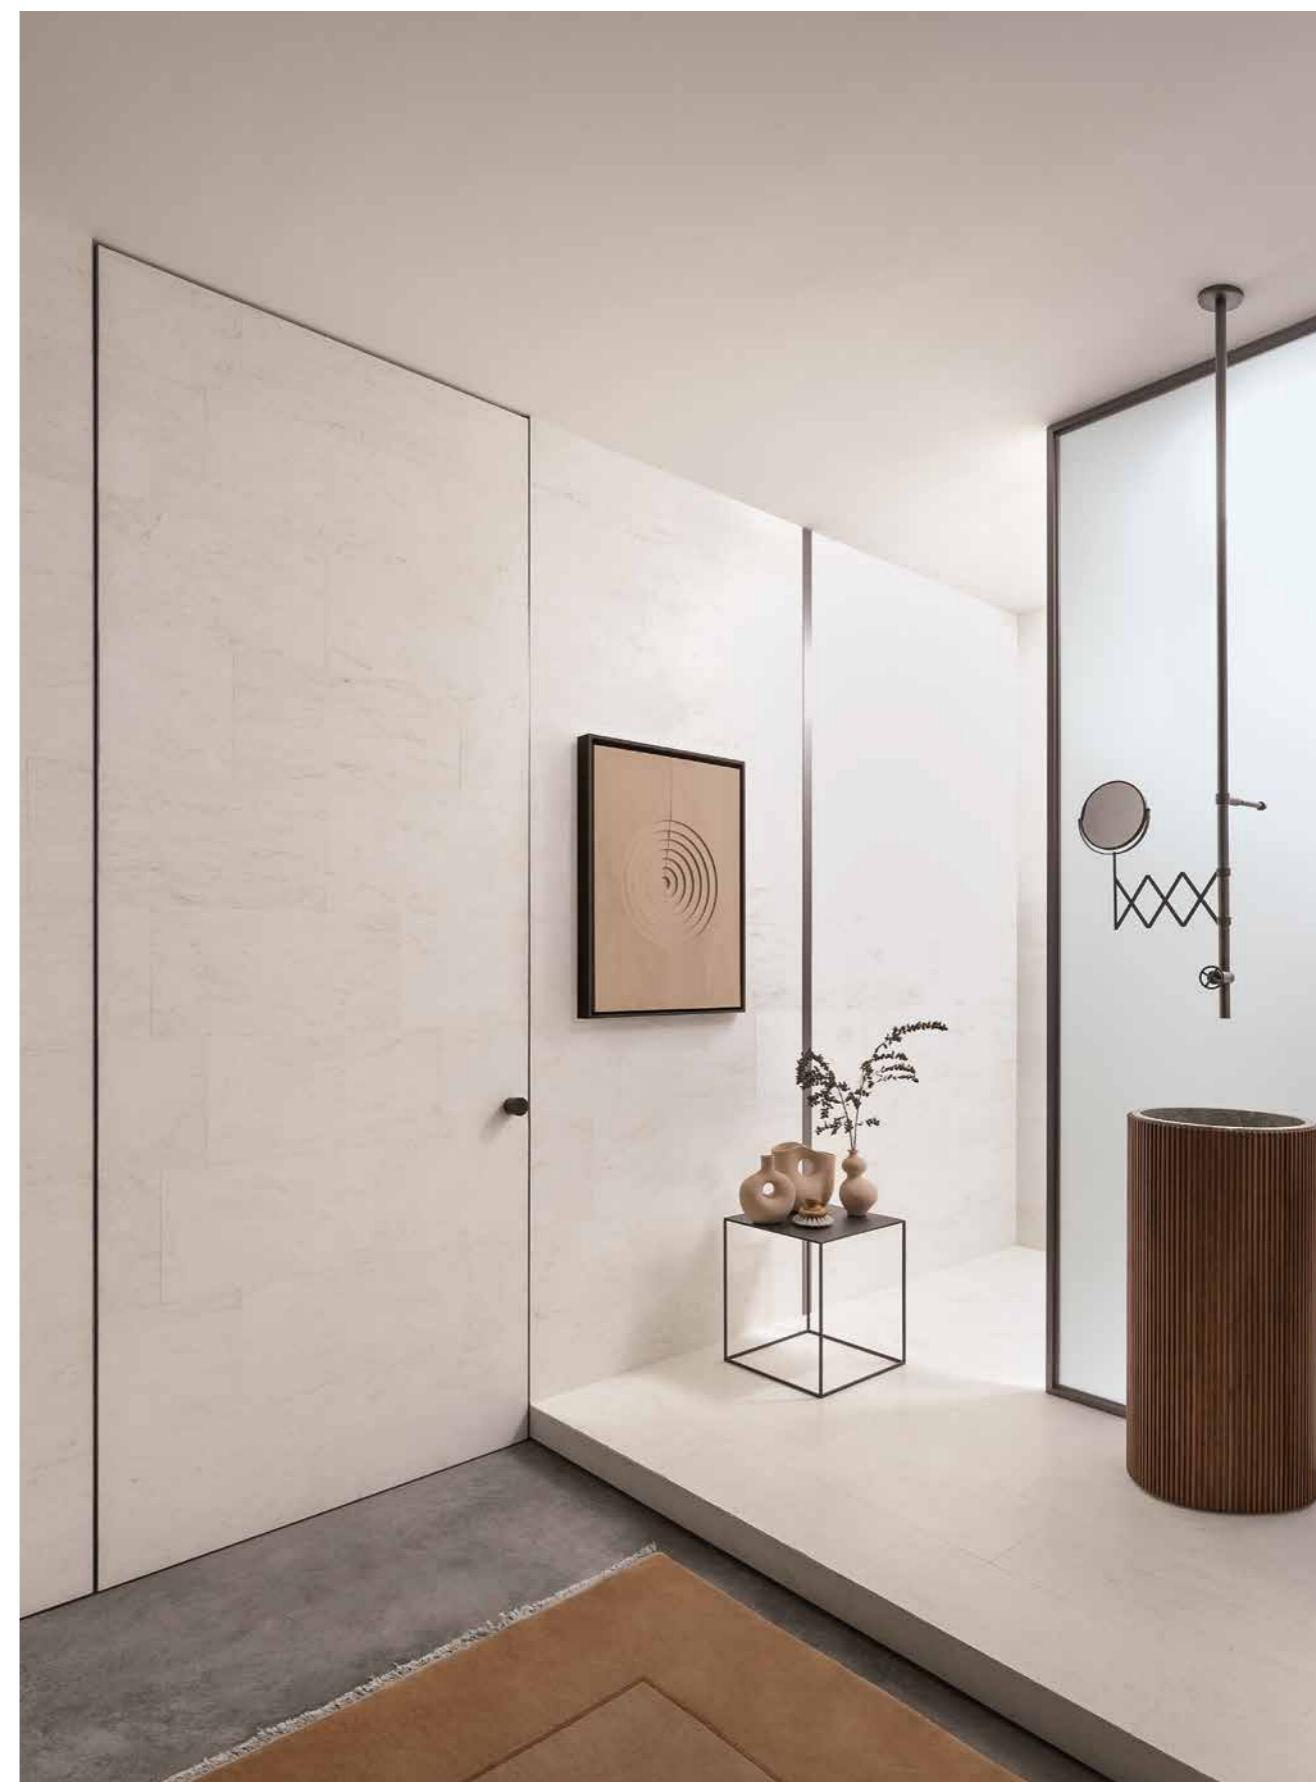

The L7 Edition is the fixed and sliding door system of the L7 family, a light partition for the most diverse environments. In the photo, lead grey aluminum profile and satin grey glass on one side.

**Compass 55**

Perfettamente allineata, dotata di anta pivotante, Compass 55 ha l'aspetto di una quinta ampia e silenziosa, capace di mettere in comunicazione gli spazi con leggerezza.

Perfectly aligned and equipped with a pivoting door, Compass 55 has the appearance of a large and silent screen, with the capacity to connect spaces with an air of lightness.

Compass 55 in versione customizzata: superficie in marmo che riprende la finitura delle pareti circostanti.

Compass 55 in the customized version: marble surface that picks up the finish of the surrounding walls.