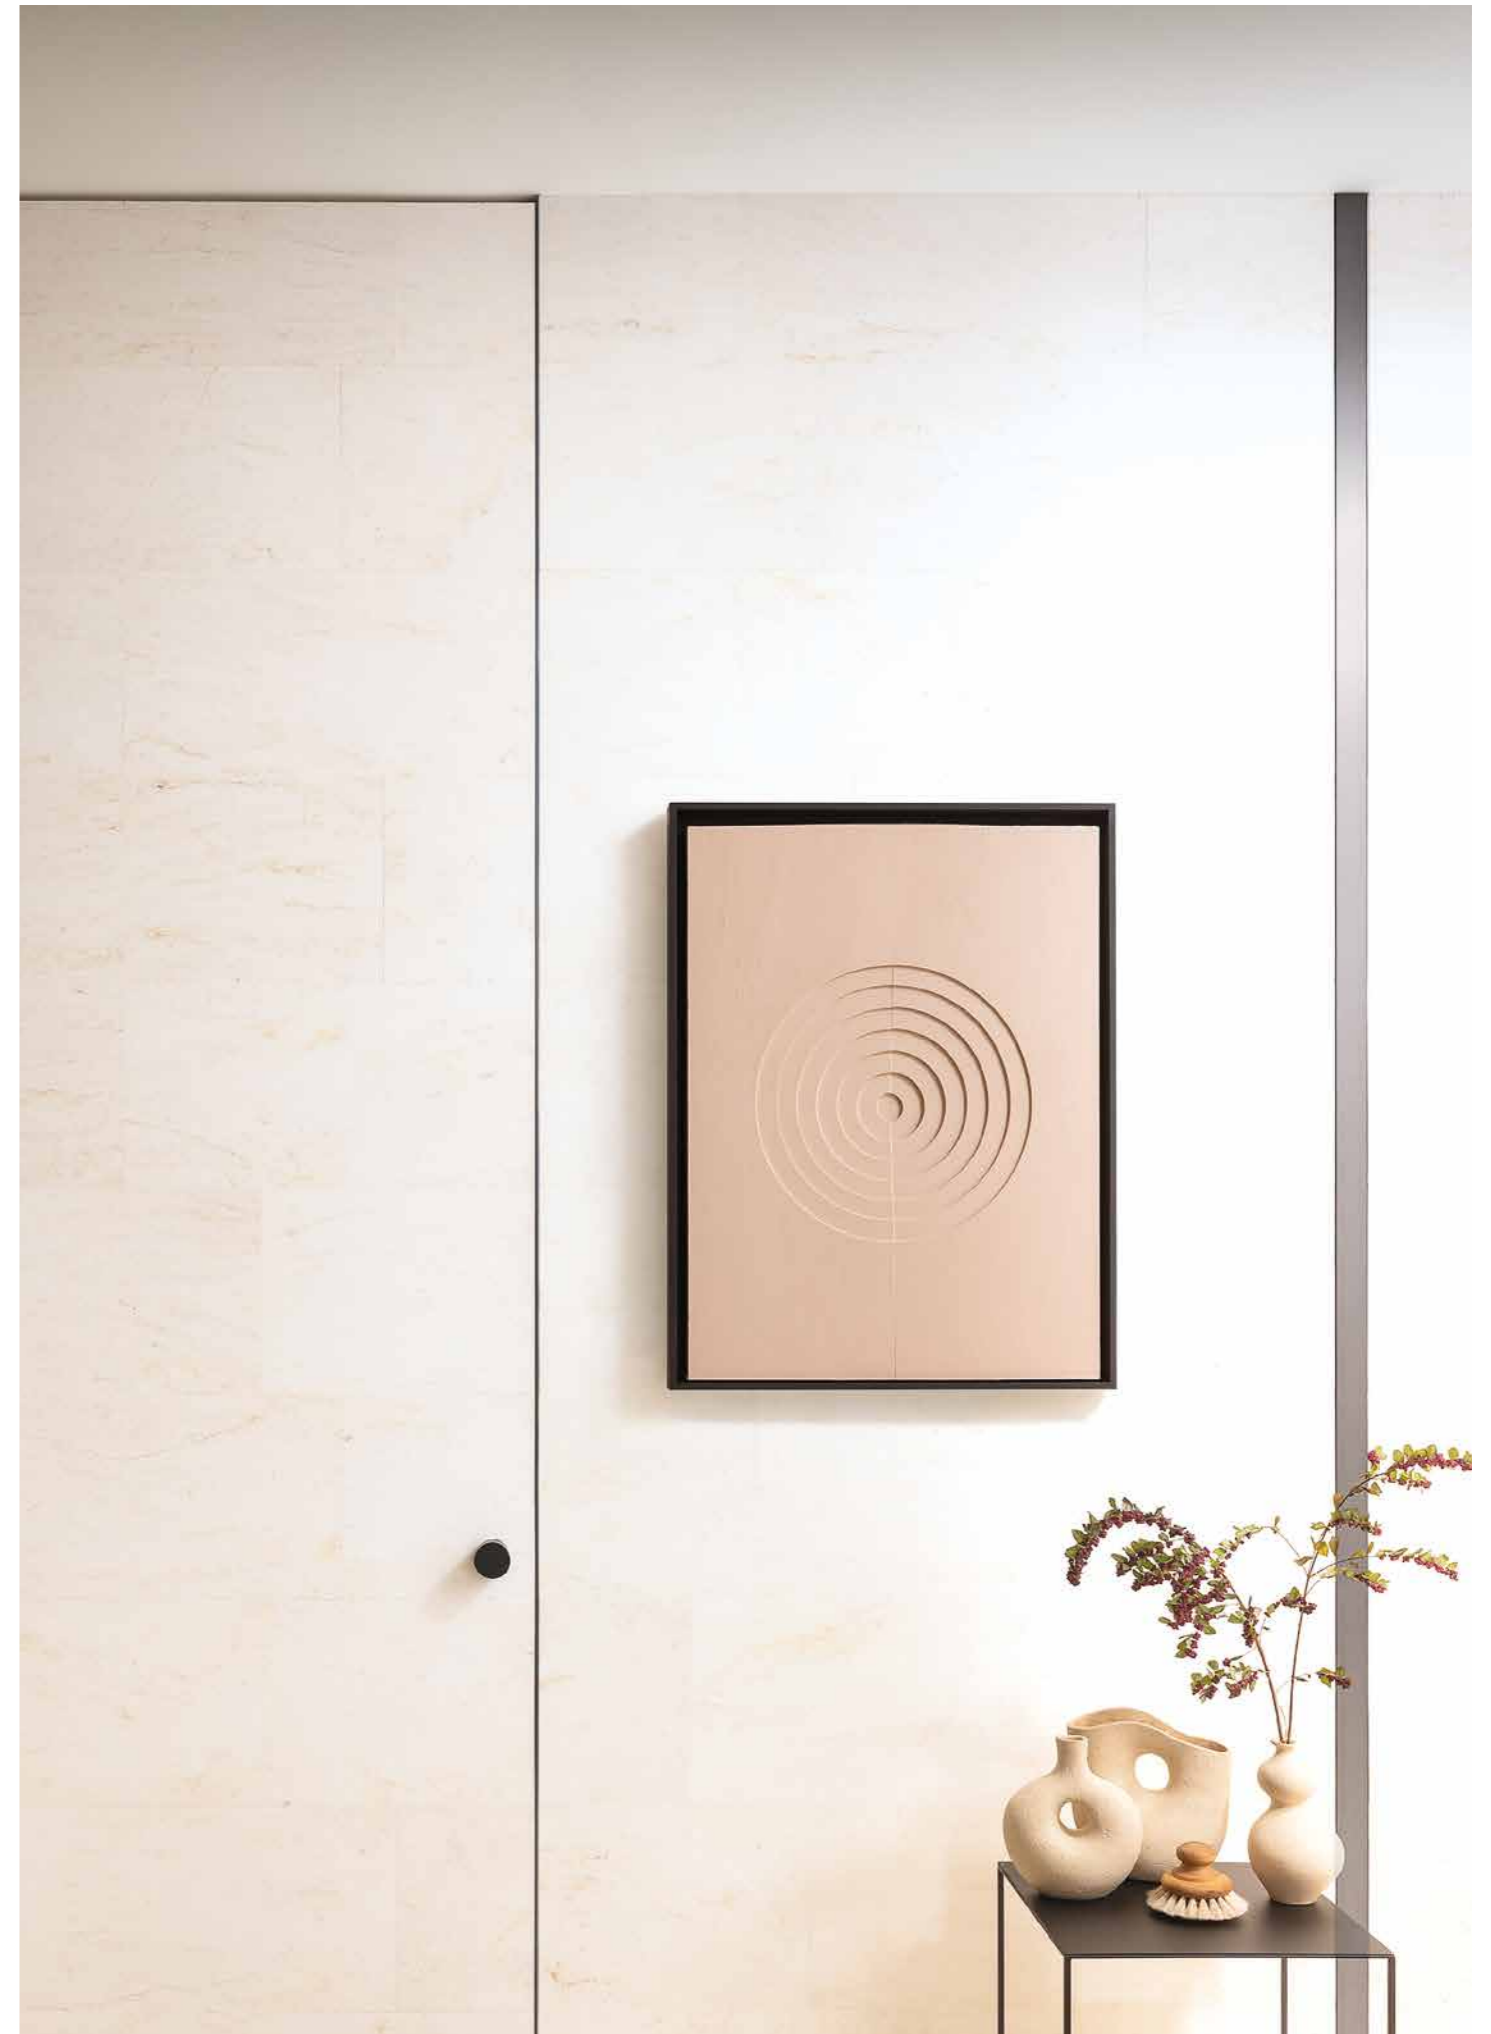

The L7 Edition is the fixed and sliding door system of the L7 family, a light partition for the most diverse environments. In the photo, lead grey aluminum profile and satin grey glass on one side.

**Compass 55**

Perfettamente allineata, dotata di anta pivotante, Compass 55 ha l'aspetto di una quinta ampia e silenziosa, capace di mettere in comunicazione gli spazi con leggerezza.

Perfectly aligned and equipped with a pivoting door, Compass 55 has the appearance of a large and silent screen, with the capacity to connect spaces with an air of lightness.