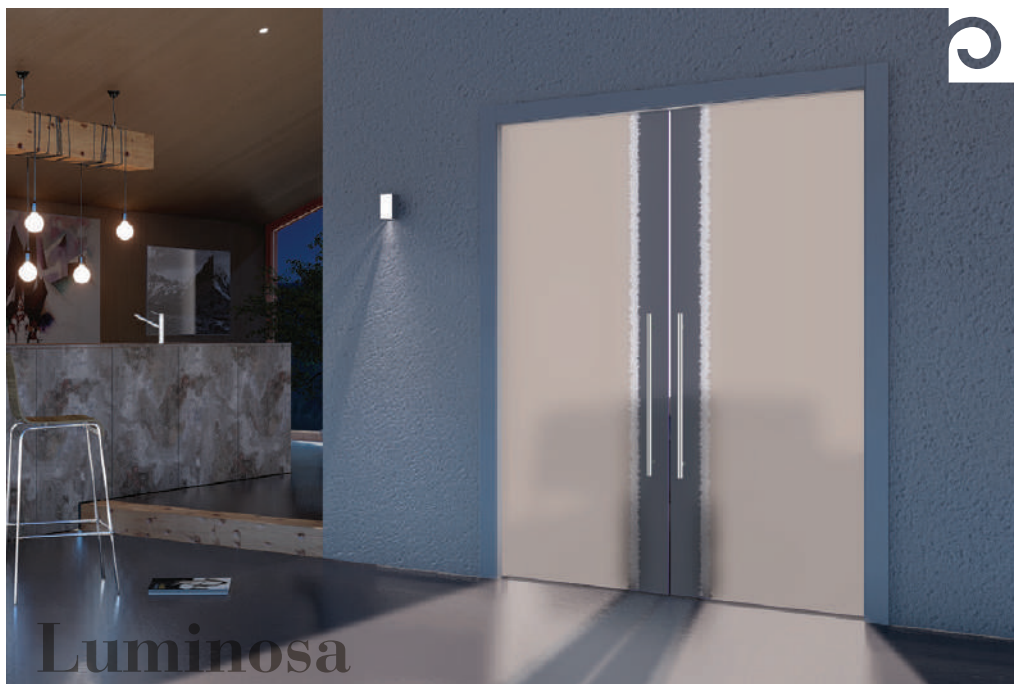

D COLOR - V

Porta scorrevole interno muro
Telaio e coprifili laccato bianco
Vetro satinato bianco,
vista lato lucido
Colore decoro: Blue + Tortora
Maniglione round h 700

Internal wall sliding door
Door trim and frame white
lacquered
White satin glass,
side view glossy
Blue + Dove Grey decor color
Round handle h 700