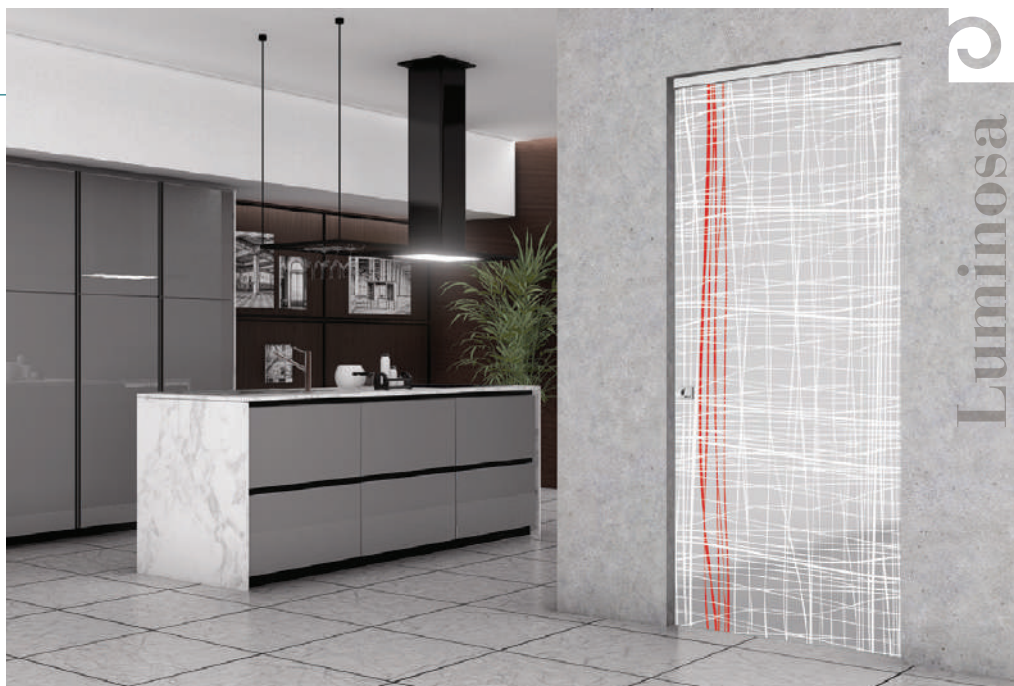

NET

Porta scorrevole interno muro
sistema Essential
Vetro satinato bianco,
vista lato lucido
Colore decoro: Bianco Clear
+ Rubino
Maniglia quadrata

Sliding door Essential system
White satin glass,
side view glossy
White Clear + Rubin
decor color
Square handle
Round knob